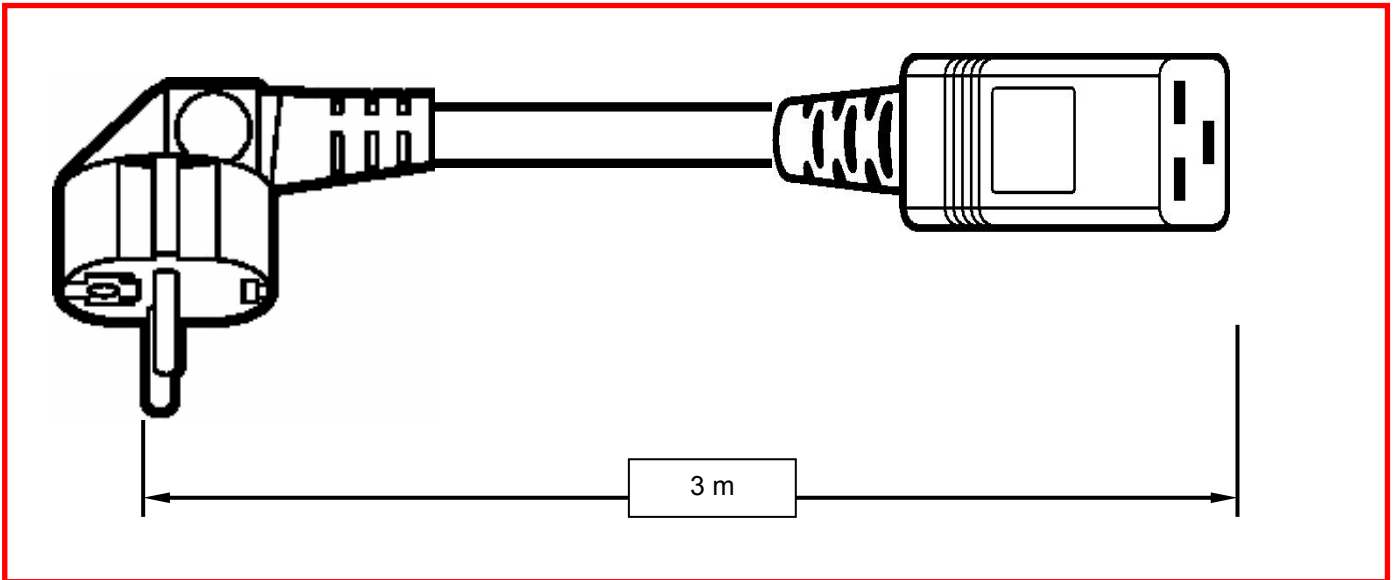

Powercord Europe

PRODUCT SPECIFICATION

▶ part number	1421
▶ current rating (A)	16
▶ voltage rating (VAC)	250
▶ temperature rating (°C)	-15 to +70
▶ plug type	Continental Europe CEE 7/7 "Schuko"
▶ plug colour	Black
▶ plug type	Angled
▶	
▶ connector type	IEC60320 / C19
▶ connector colour	Black
▶ connector style	straight
▶	
▶ cable type	H05VV-F 3G1.50mm ²
▶ cable outer diameter (mm)	8,5
▶ cable colour	Black

▶ cable length (m)	3,0
▶ cable size (mm ²)	1,50
▶ cable material	PVC
▶	
▶ weight (kg)	0.360
▶	
▶ plug approvals	CEBEC, DEMKO, FIMKO OVE, UTE, VDE, SEMKO, NEMKO, KEMA, IMQ
▶ connector approvals	CEBEC, DEMKO, FIMKO OVE, UTE, VDE, SEMKO, NEMKO, KEMA, IMQ
▶	
▶	
▶ marking	CE
▶ Last modification	2009-04-09