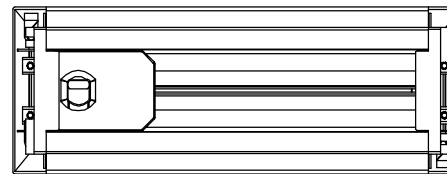

Desk Cut out:

<b>Desk-Line Series</b>	<b>OUTPUT</b> (3) Schuko with Children Protector In Black (16A Rated)	<b>OPERATING TEMPERATURE</b> 0° to 60°C
<b>INPUT</b> 250VAC 16A 50HZ EPN1104 Connector 0.2M H05VV-F3G1.5mm Power lead	<b>BRANCH CIRCUITS</b> (NONE)	<b>MOUNTING ACCESORIES</b>

Revisions		
Rev	Description	Date

DRAWING TYPE  <small>(NO PERMISSION, NO CHANGING)</small>		Ratio Electric P/N	PDL3300
unit=mm		Housing	Aluminium
TECHNICAL STANDARD 1.IT11; 2.NO RUSTNESS 3.NO FLAW ON THE SURFACE			Silver Oxidation
FILLET	R0.5	 <a href="http://www.ratio-electric.com">www.ratio-electric.com</a> DATE 07-06-2016	
ANGLE	±0.5°		
FIRST ANGLE 			
SCALE 1:3			