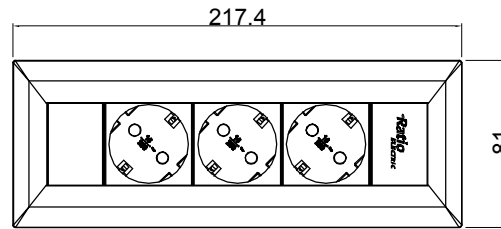

Desk Cut out:

<b>Desk-Line Series</b>	<b>OUTPUT</b> (3) Schuko with Children Protector In Black (16A Rated)	<b>OPERATING TEMPERATURE</b> 0° to 60°C
<b>INPUT</b> 250VAC 16A 50HZ EPN1104 Connector 0.2M H05VV-F3G1.5mm Power lead	<b>BRANCH CIRCUITS</b> (NONE)	<b>MOUNTING ACCESORIES</b>

Revisions		
Rev	Description	Date

DRAWING TYPE  <small>(NO PERMISSION, NO CHANGING)</small>		Ratio Electric P/N	PDL3300
unit=mm		Housing	Aluminium
TECHNICAL STANDARD 1.IT11; 2.NO RUSTNESS 3.NO FLAW ON THE SURFACE			Silver Oxidation
FILLET	R0.5	 <a href="http://www.ratio-electric.com">www.ratio-electric.com</a> DATE 07-06-2016	
ANGLE	±0.5°		
FIRST ANGLE 			
SCALE 1:3			