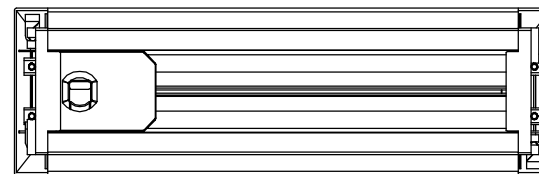

Desk Cut out:

Desk-Line Series	OUTPUT (2) Schuko with Children Protector In Black (16A Rated) USB Charger total 2A max, 5V DC	OPERATING TEMPERATURE 0° to 60°C
INPUT 250VAC 16A 50HZ EPN1104 Connector 0.2M H05VV-F3G1.5mm Power lead	BRANCH CIRCUITS (NONE)	MOUNTING ACCESORIES

Revisions		
Rev	Description	Date

DRAWING TYPE <small>(NO PERMISSION, NO CHANGING)</small>		Ratio Electric P/N	PDL3220
unit=mm		Housing	Aluminium
TECHNICAL STANDARD 1.IT11; 2.NO RUSTNESS 3.NO FLAW ON THE SURFACE			Silver Oxidation
FILLET	R0.5	 www.ratio-electric.com DATE 07-06-2016	
ANGLE	±0.5°		
FIRST ANGLE 			
SCALE 1:3			