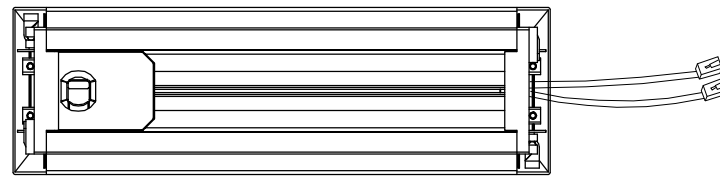

Desk Cut out:

<b>Desk-Line Series</b>	<b>OUTPUT</b> (2) Schuko with Children Protector In Black (16A Rated) (2) Cat 6 patch cable 3M with RJ45 plug	<b>OPERATING TEMPERATURE</b> 0° to 60°C
<b>INPUT</b> 250VAC 16A 50HZ EPN1104 Connector 0.2M H05VV-F3G1.5mm Power lead	<b>BRANCH CIRCUITS</b> (NONE)	<b>MOUNTING ACCESORIES</b>

Revisions		
Rev	Description	Date

DRAWING TYPE  <small>(NO PERMISSION, NO CHANGING)</small>		Ratio Electric P/N	PDL3210
unit=mm		Housing	Aluminium
TECHNICAL STANDARD 1.IT11; 2.NO RUSTNESS 3.NO FLAW ON THE SURFACE			Silver Oxidation
FILLET	R0.5	 <b>www.ratio-electric.com</b> DATE 07-06-2016	
ANGLE	±0.5°		
FIRST ANGLE 			
SCALE 1:3			